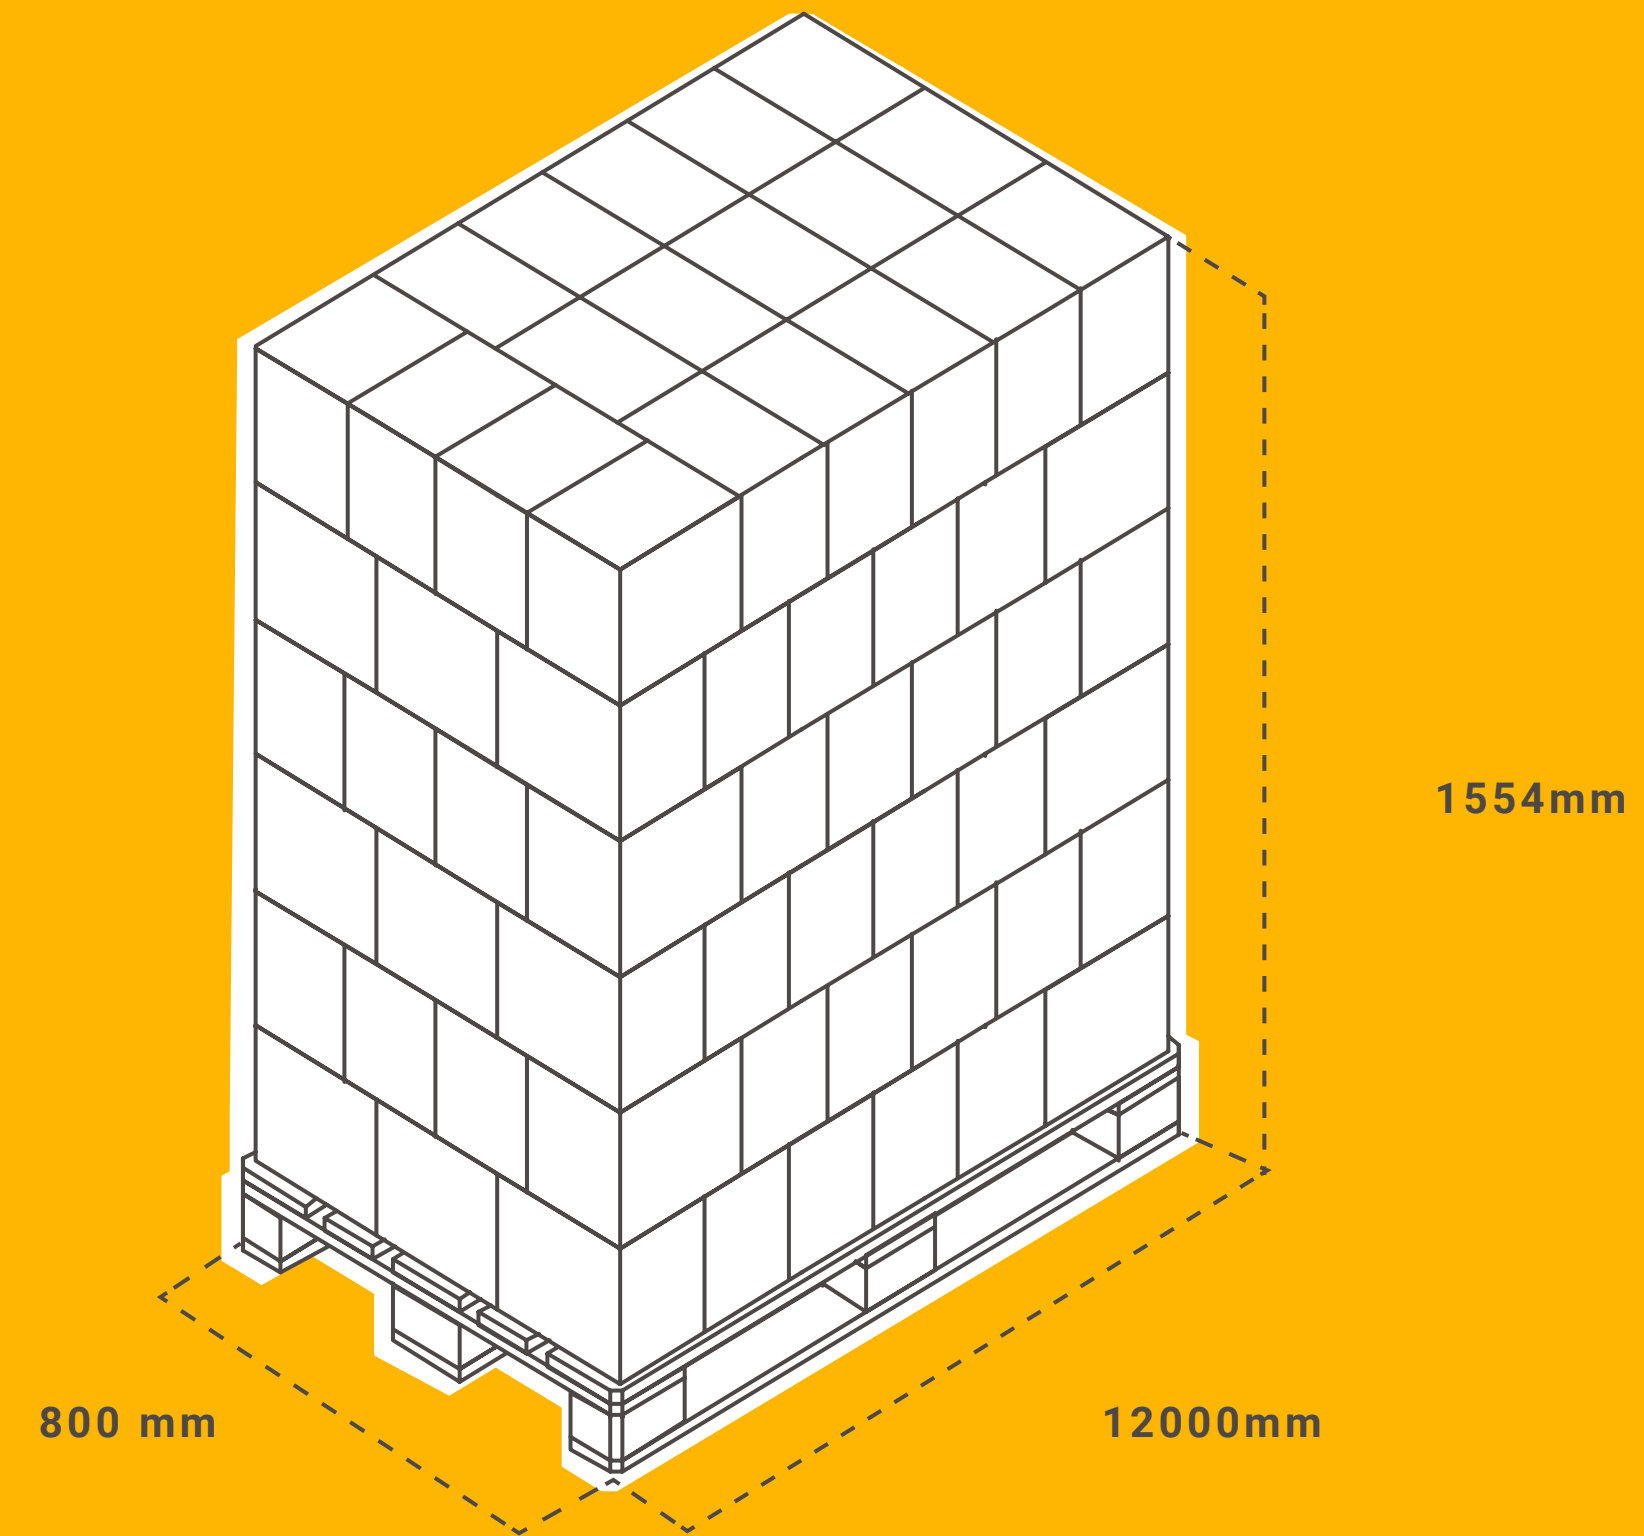

Bottle 33cl. X 12 TR - 6 levels

CONTAINER			BOX				PALET				
SIZES mm	WEIGHT KG	UD	SIZES Lenght X Width X High (mm)	WEIGHT KG	VOLUME hls	UD	LEVELS	SIZES Lenght X Width X High (mm)	WEIGHT KG	VOLUME hls	
61X220	0,548	12	186X253X226	6,832	0,0396	114	6	800X1200X1500	803,921	4,5144	

Bottle 33cl. X 12 LN - 6 levels

Bottle 33cl. X 24 LN - 6 levels

Bottle 33cl. X 12 TR - 6 levels

CONTAINER		BOX				PALET				
SIZES mm	WEIGHT KG	UD	SIZES Lenght X Width X High (mm)	WEIGHT KG	VOLUME hls	UD	LEVELS	SIZES Lenght X Width X High (mm)	WEIGHT KG	VOLUME hls
61X220	0,548	24	247X375X226	13,432	0,0792	54	6	800X1200X1506	750,521	4,2768

Bottle 33cl. X 12 LN - 6 levels

Bottle 33cl. X 24 LN - 6 levels

Bottle 33cl. X 12 TR - 6 levels

CONTAINER			BOX			PALET				
SIZES mm	WEIGHT KG	UD	SIZES Lenght X Width X High (mm)	WEIGHT KG	VOLUME hls	UD	LEVELS	SIZES Lenght X Width X High (mm)	WEIGHT KG	VOLUME hls
60X229	0,568	12	247X178X234	7,072	0,0792	114	6	800X1200X1554	831,281	4,5144

→ Bottle 73,5cl. X 6 - 4 levels

Bottle 73,5cl. X 6 - 4 levels

CONTAINER		BOX				PALET				
SIZES mm	WEIGHT KG	UD	SIZES Lenght X Width X High (mm)	WEIGHT KG	VOLUME hls	UD	LEVELS	SIZES Lenght X Width X High (mm)	WEIGHT KG	VOLUME hls
83,2X298	1,275	6	169X251X313	7,871	0,0441	76	4	800X1200X1424	623,421	3,3516