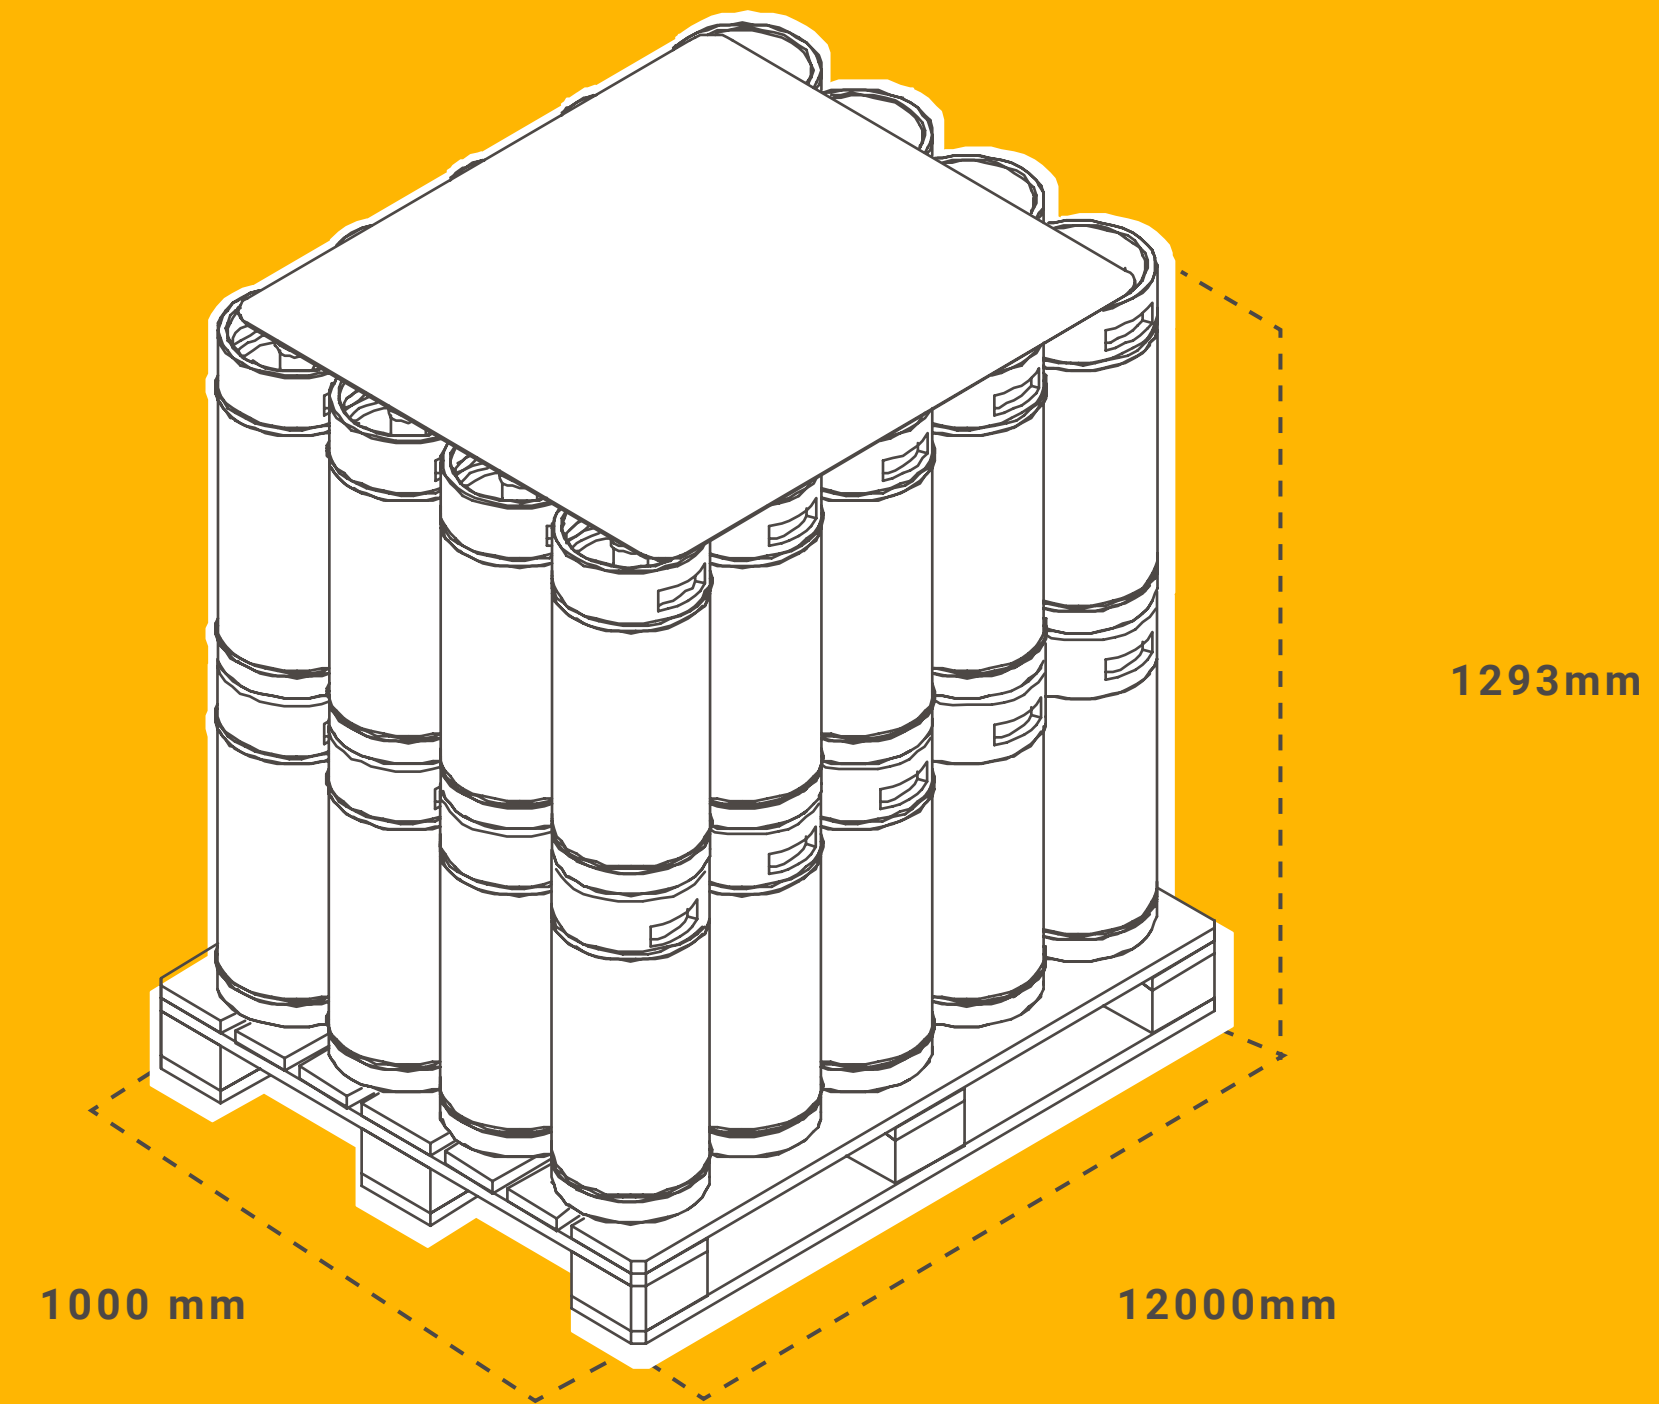

Bottle 33cl. X 12 LN - 6 levels

Bottle 33cl. X 24 LN - 6 levels

Bottle 33cl. X 12 TR - 6 levels

CONTAINER			BOX			PALET				
SIZES mm	WEIGHT KG	UD	SIZES Lenght X Width X High (mm)	WEIGHT KG	VOLUME hls	UD	LEVELS	SIZES Lenght X Width X High (mm)	WEIGHT KG	VOLUME hls
60X229	0,568	12	247X178X234	7,072	0,0792	114	6	800X1200X1554	831,281	4,5144

→ Can 40cl. - 8 levels

Can 40cl. - 8 levels

CONTAINER			BOX			PALET				
SIZES mm	WEIGHT KG	UD	SIZES Lenght X Width X High (mm)	WEIGHT KG	VOLUME hls	UD	LEVELS	SIZES Lenght X Width X High (mm)	WEIGHT KG	VOLUME hls
63,8X152	0,420	12	196XX259X160	5,163	0,048	144	8	800X1200X1456	768,341	6,912

→ Bottle 73,5cl. X 6 - 4 levels

Bottle 73,5cl. X 6 - 4 levels

CONTAINER		BOX				PALET				
SIZES mm	WEIGHT KG	UD	SIZES Lenght X Width X High (mm)	WEIGHT KG	VOLUME hls	UD	LEVELS	SIZES Lenght X Width X High (mm)	WEIGHT KG	VOLUME hls
83,2X298	1,275	6	169X251X313	7,871	0,0441	76	4	800X1200X1424	623,421	3,3516

→ Keykeg 20L - 2 levels

→ Keykeg 30L - 2 levels

Keykeg 20L - 2 levels

Keykeg 30L - 2 levels

CONTAINER			BOX			PALET				
SIZES mm	WEIGHT KG	UD	SIZES Lenght X Width X High (mm)	WEIGHT KG	VOLUME hls	UD	LEVELS	SIZES Lenght X Width X High (mm)	WEIGHT KG	VOLUME hls
240X572	21,487					40	2	1000X1200X1293	887,901	8