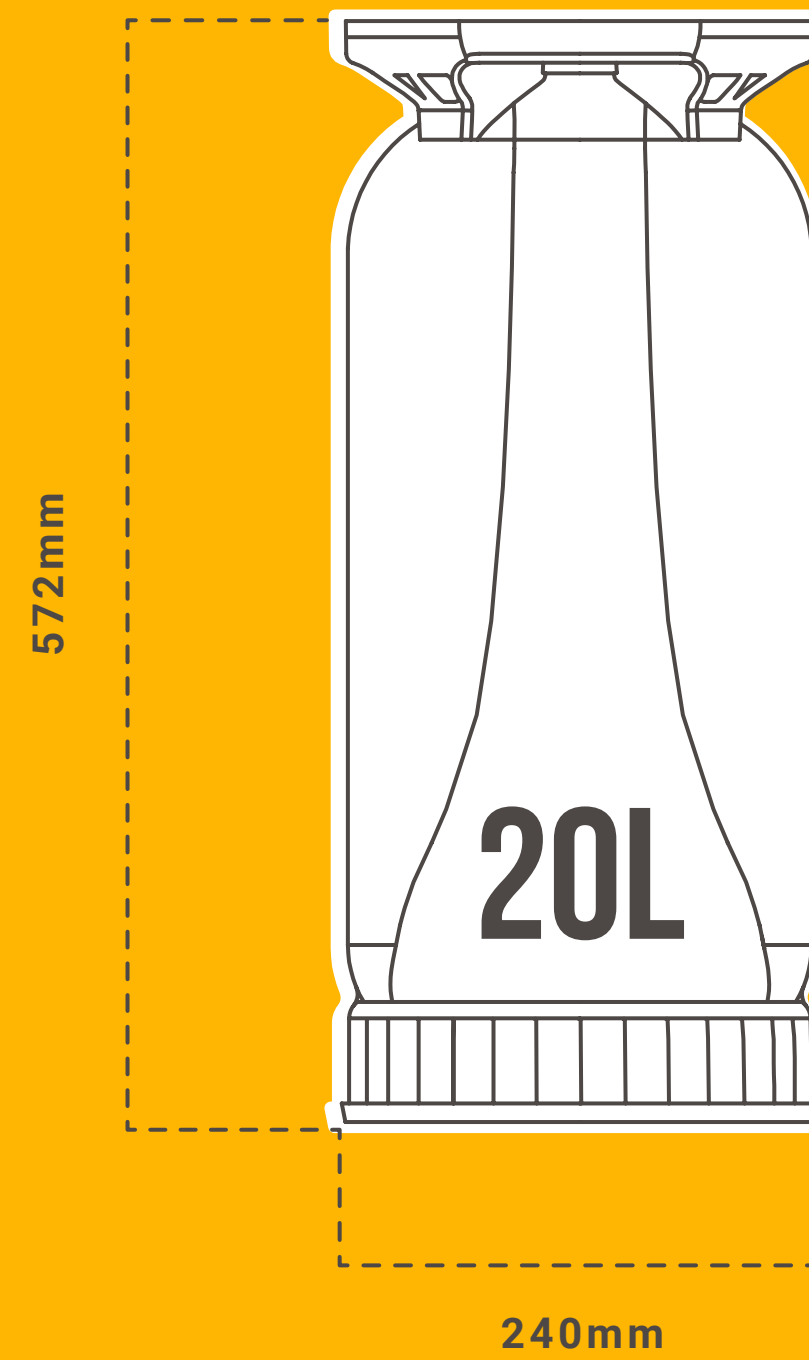

Keykeg 20L - 2 levels

Keykeg 30L - 2 levels

CONTAINER			BOX			PALET				
SIZES mm	WEIGHT KG	UD	SIZES Lenght X Width X High (mm)	WEIGHT KG	VOLUME hls	UD	LEVELS	SIZES Lenght X Width X High (mm)	WEIGHT KG	VOLUME hls
240X572	21,487					40	2	1000X1200X1293	887,901	8