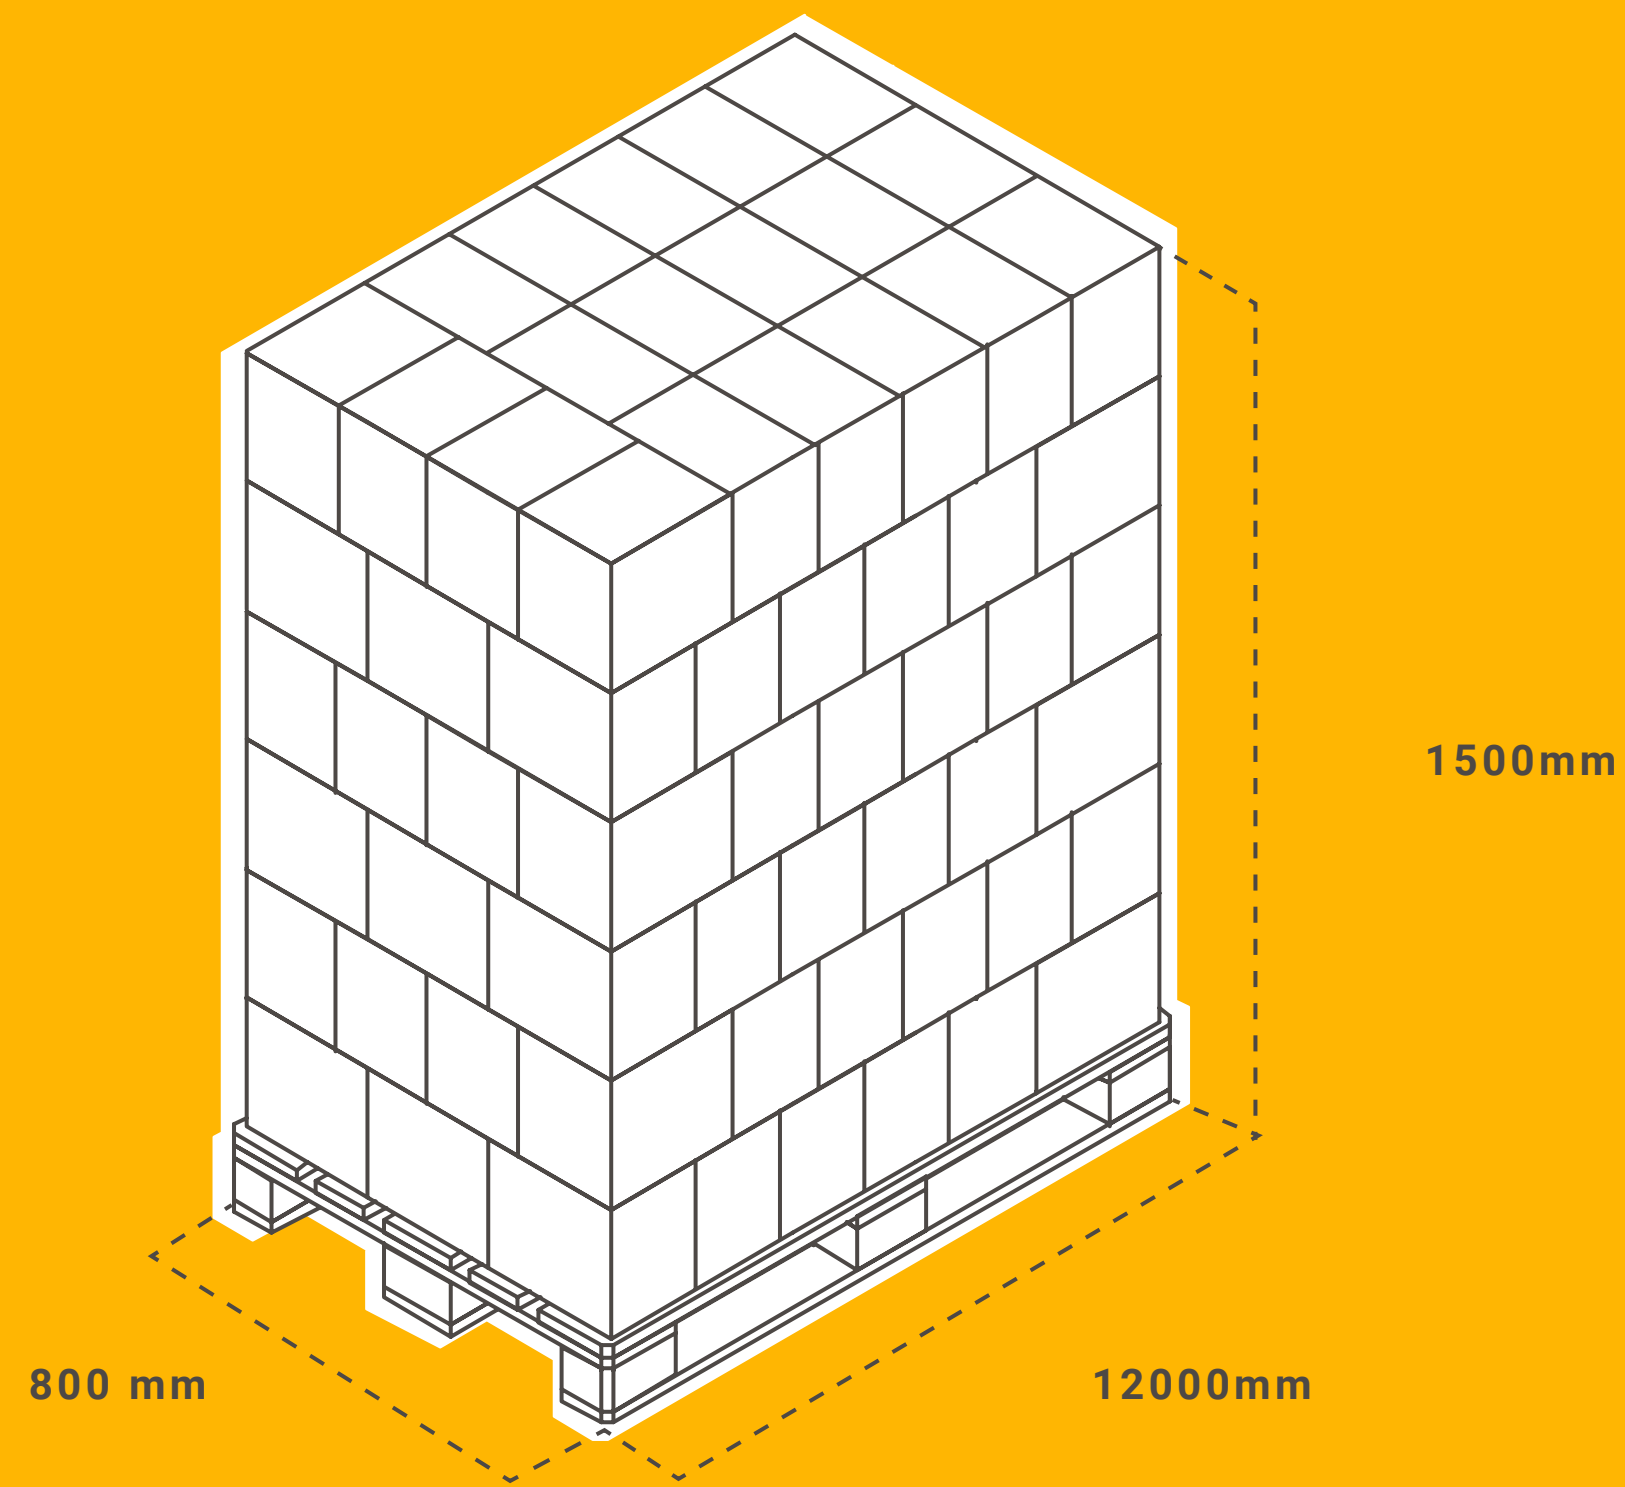

Bottle 33cl. X 12 TR - 6 levels

CONTAINER			BOX				PALET				
SIZES mm	WEIGHT KG	UD	SIZES Lenght X Width X High (mm)	WEIGHT KG	VOLUME hls	UD	LEVELS	SIZES Lenght X Width X High (mm)	WEIGHT KG	VOLUME hls	
61X220	0,548	12	186X253X226	6,832	0,0396	114	6	800X1200X1500	803,921	4,5144	

Bottle 33cl. X 12 LN - 6 levels

Bottle 33cl. X 24 LN - 6 levels

Bottle 33cl. X 12 TR - 6 levels

CONTAINER		BOX				PALET				
SIZES mm	WEIGHT KG	UD	SIZES Lenght X Width X High (mm)	WEIGHT KG	VOLUME hls	UD	LEVELS	SIZES Lenght X Width X High (mm)	WEIGHT KG	VOLUME hls
61X220	0,548	24	247X375X226	13,432	0,0792	54	6	800X1200X1506	750,521	4,2768

Bottle 33cl. X 12 LN - 6 levels

Bottle 33cl. X 24 LN - 6 levels

Bottle 33cl. X 12 TR - 6 levels

CONTAINER			BOX			PALET				
SIZES mm	WEIGHT KG	UD	SIZES Lenght X Width X High (mm)	WEIGHT KG	VOLUME hls	UD	LEVELS	SIZES Lenght X Width X High (mm)	WEIGHT KG	VOLUME hls
60X229	0,568	12	247X178X234	7,072	0,0792	114	6	800X1200X1554	831,281	4,5144

→ Bottle 73,5cl. X 6 - 4 levels

Bottle 73,5cl. X 6 - 4 levels

CONTAINER		BOX				PALET				
SIZES mm	WEIGHT KG	UD	SIZES Lenght X Width X High (mm)	WEIGHT KG	VOLUME hls	UD	LEVELS	SIZES Lenght X Width X High (mm)	WEIGHT KG	VOLUME hls
83,2X298	1,275	6	169X251X313	7,871	0,0441	76	4	800X1200X1424	623,421	3,3516