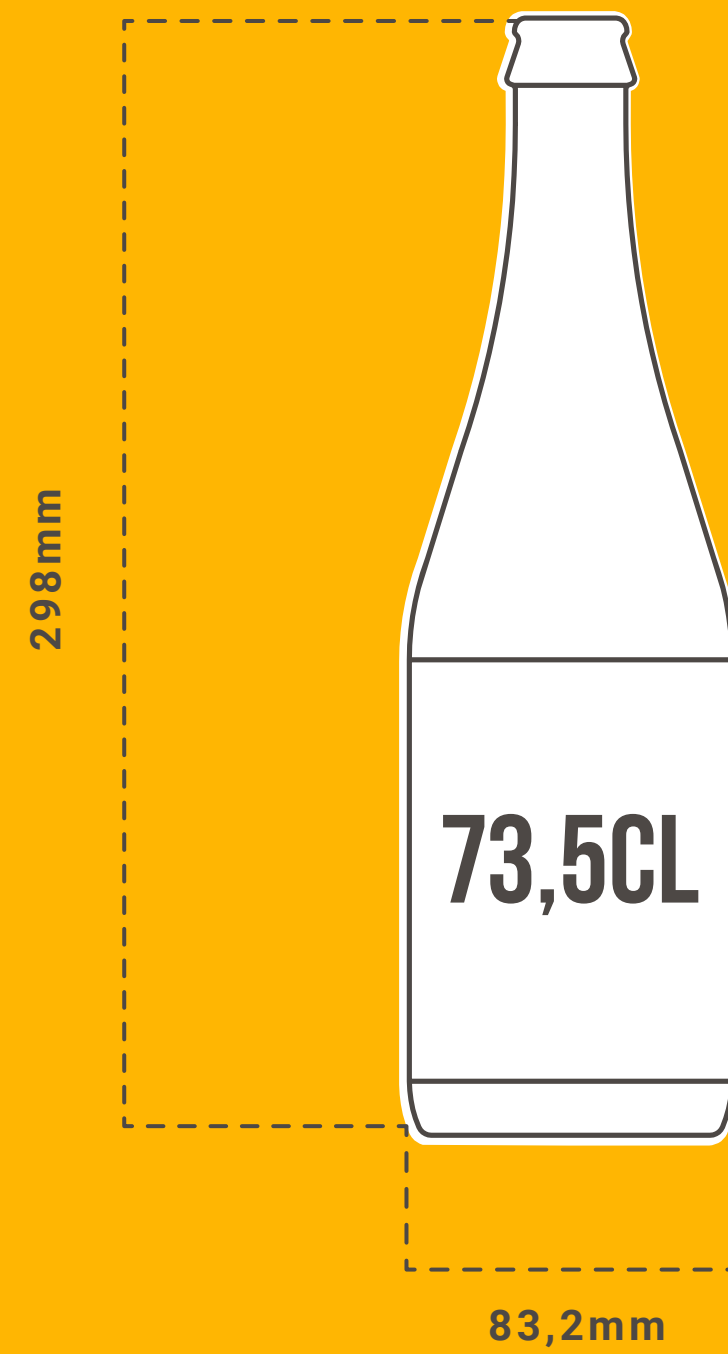

Bottle 33cl. X 12 LN - 6 levels

Bottle 33cl. X 24 LN - 6 levels

Bottle 33cl. X 12 TR - 6 levels

CONTAINER		BOX				PALET				
SIZES mm	WEIGHT KG	UD	SIZES Lenght X Width X High (mm)	WEIGHT KG	VOLUME hls	UD	LEVELS	SIZES Lenght X Width X High (mm)	WEIGHT KG	VOLUME hls
61X220	0,548	24	247X375X226	13,432	0,0792	54	6	800X1200X1506	750,521	4,2768

Bottle 33cl. X 12 LN - 6 levels

Bottle 33cl. X 24 LN - 6 levels

Bottle 33cl. X 12 TR - 6 levels

CONTAINER			BOX			PALET				
SIZES mm	WEIGHT KG	UD	SIZES Lenght X Width X High (mm)	WEIGHT KG	VOLUME hls	UD	LEVELS	SIZES Lenght X Width X High (mm)	WEIGHT KG	VOLUME hls
60X229	0,568	12	247X178X234	7,072	0,0792	114	6	800X1200X1554	831,281	4,5144

→ Can 40cl. - 8 levels

Can 40cl. - 8 levels

CONTAINER			BOX			PALET				
SIZES mm	WEIGHT KG	UD	SIZES Lenght X Width X High (mm)	WEIGHT KG	VOLUME hls	UD	LEVELS	SIZES Lenght X Width X High (mm)	WEIGHT KG	VOLUME hls
63,8X152	0,420	12	196XX259X160	5,163	0,048	144	8	800X1200X1456	768,341	6,912

→ Bottle 73,5cl. X 6 - 4 levels

Bottle 73,5cl. X 6 - 4 levels

CONTAINER		BOX				PALET				
SIZES mm	WEIGHT KG	UD	SIZES Lenght X Width X High (mm)	WEIGHT KG	VOLUME hls	UD	LEVELS	SIZES Lenght X Width X High (mm)	WEIGHT KG	VOLUME hls
83,2X298	1,275	6	169X251X313	7,871	0,0441	76	4	800X1200X1424	623,421	3,3516