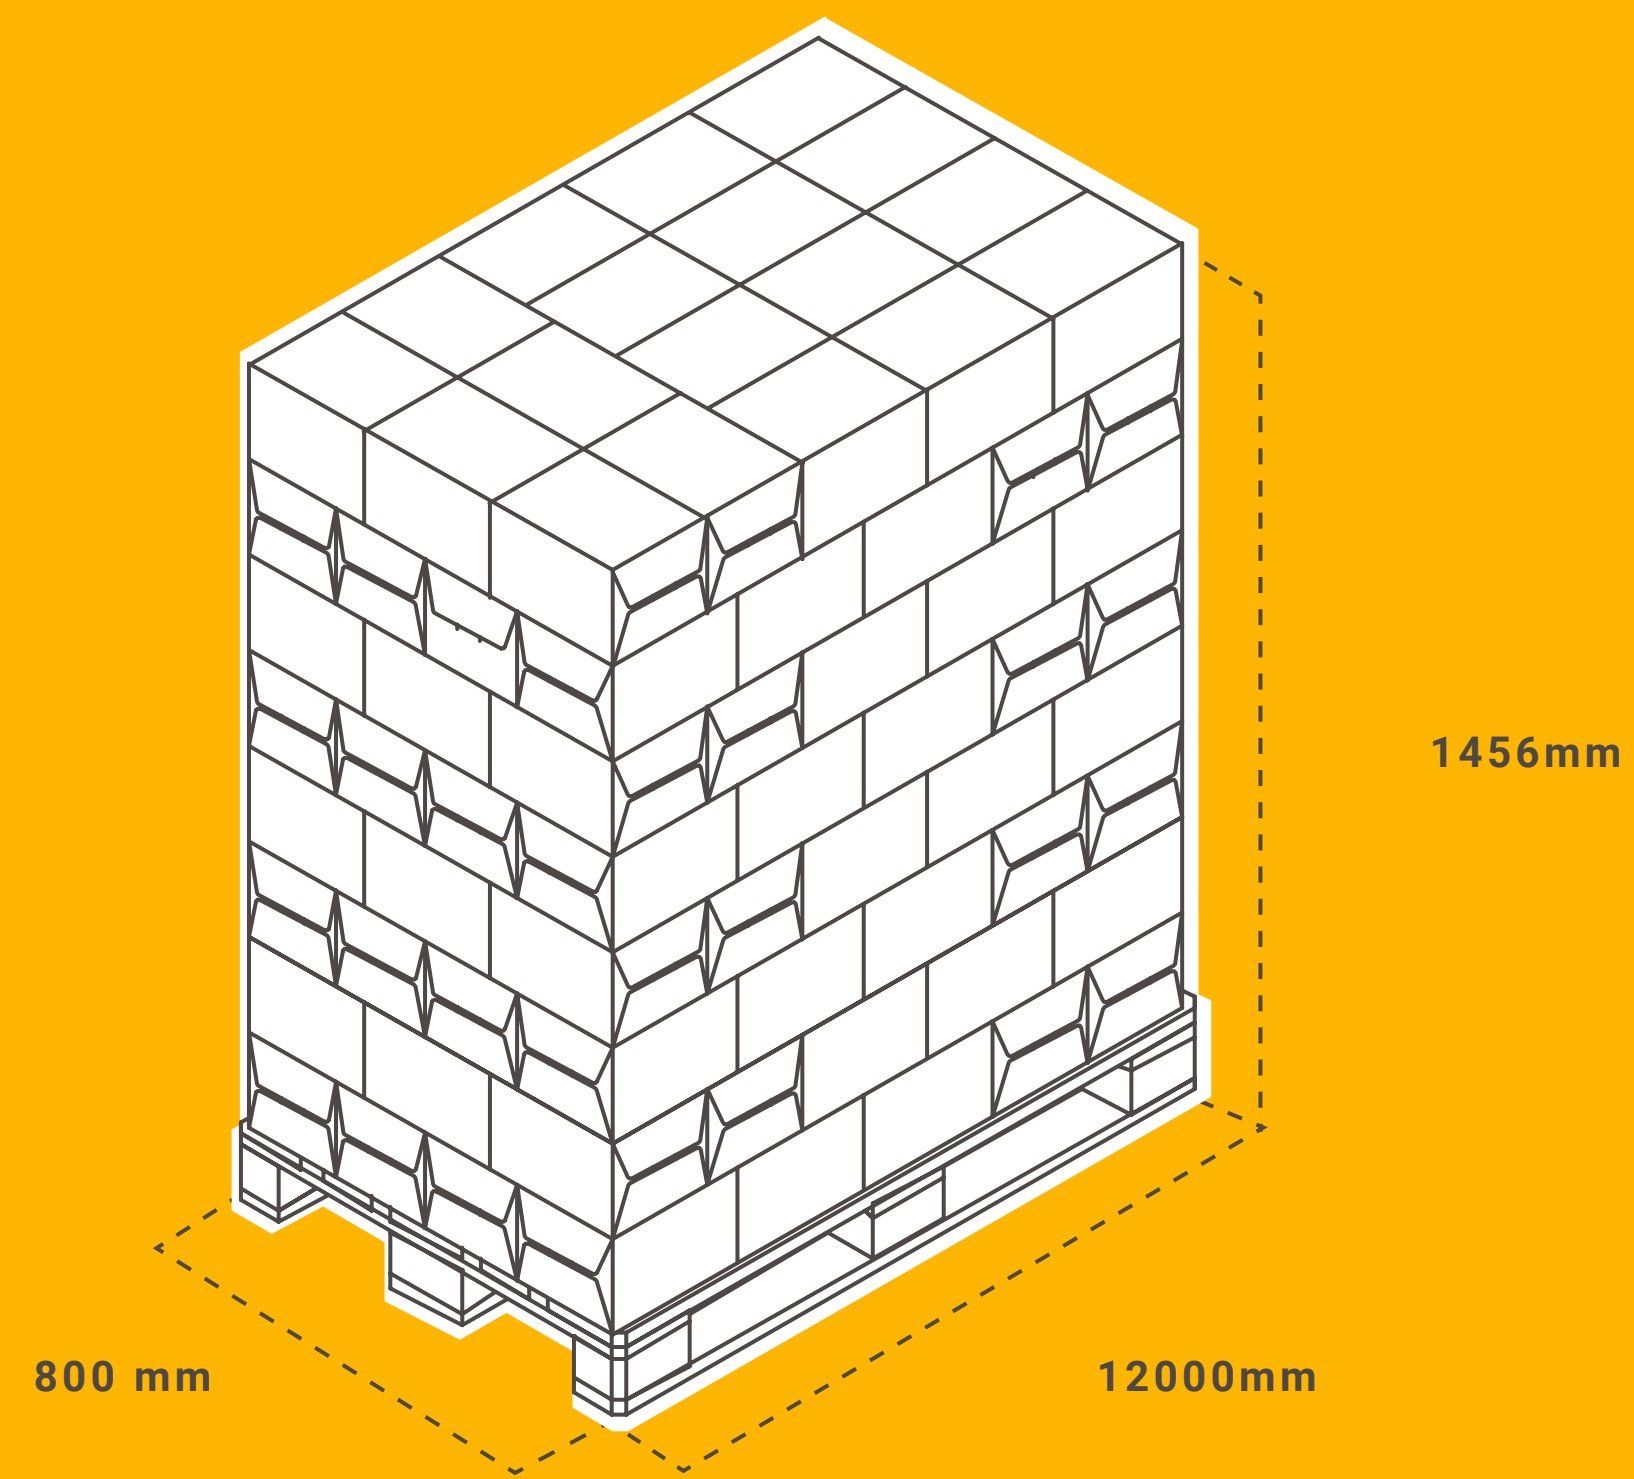

Can 40cl. - 8 levels

CONTAINER			BOX			PALET				
SIZES mm	WEIGHT KG	UD	SIZES Lenght X Width X High (mm)	WEIGHT KG	VOLUME hls	UD	LEVELS	SIZES Lenght X Width X High (mm)	WEIGHT KG	VOLUME hls
63,8X152	0,420	12	196XX259X160	5,163	0,048	144	8	800X1200X1456	768,341	6,912