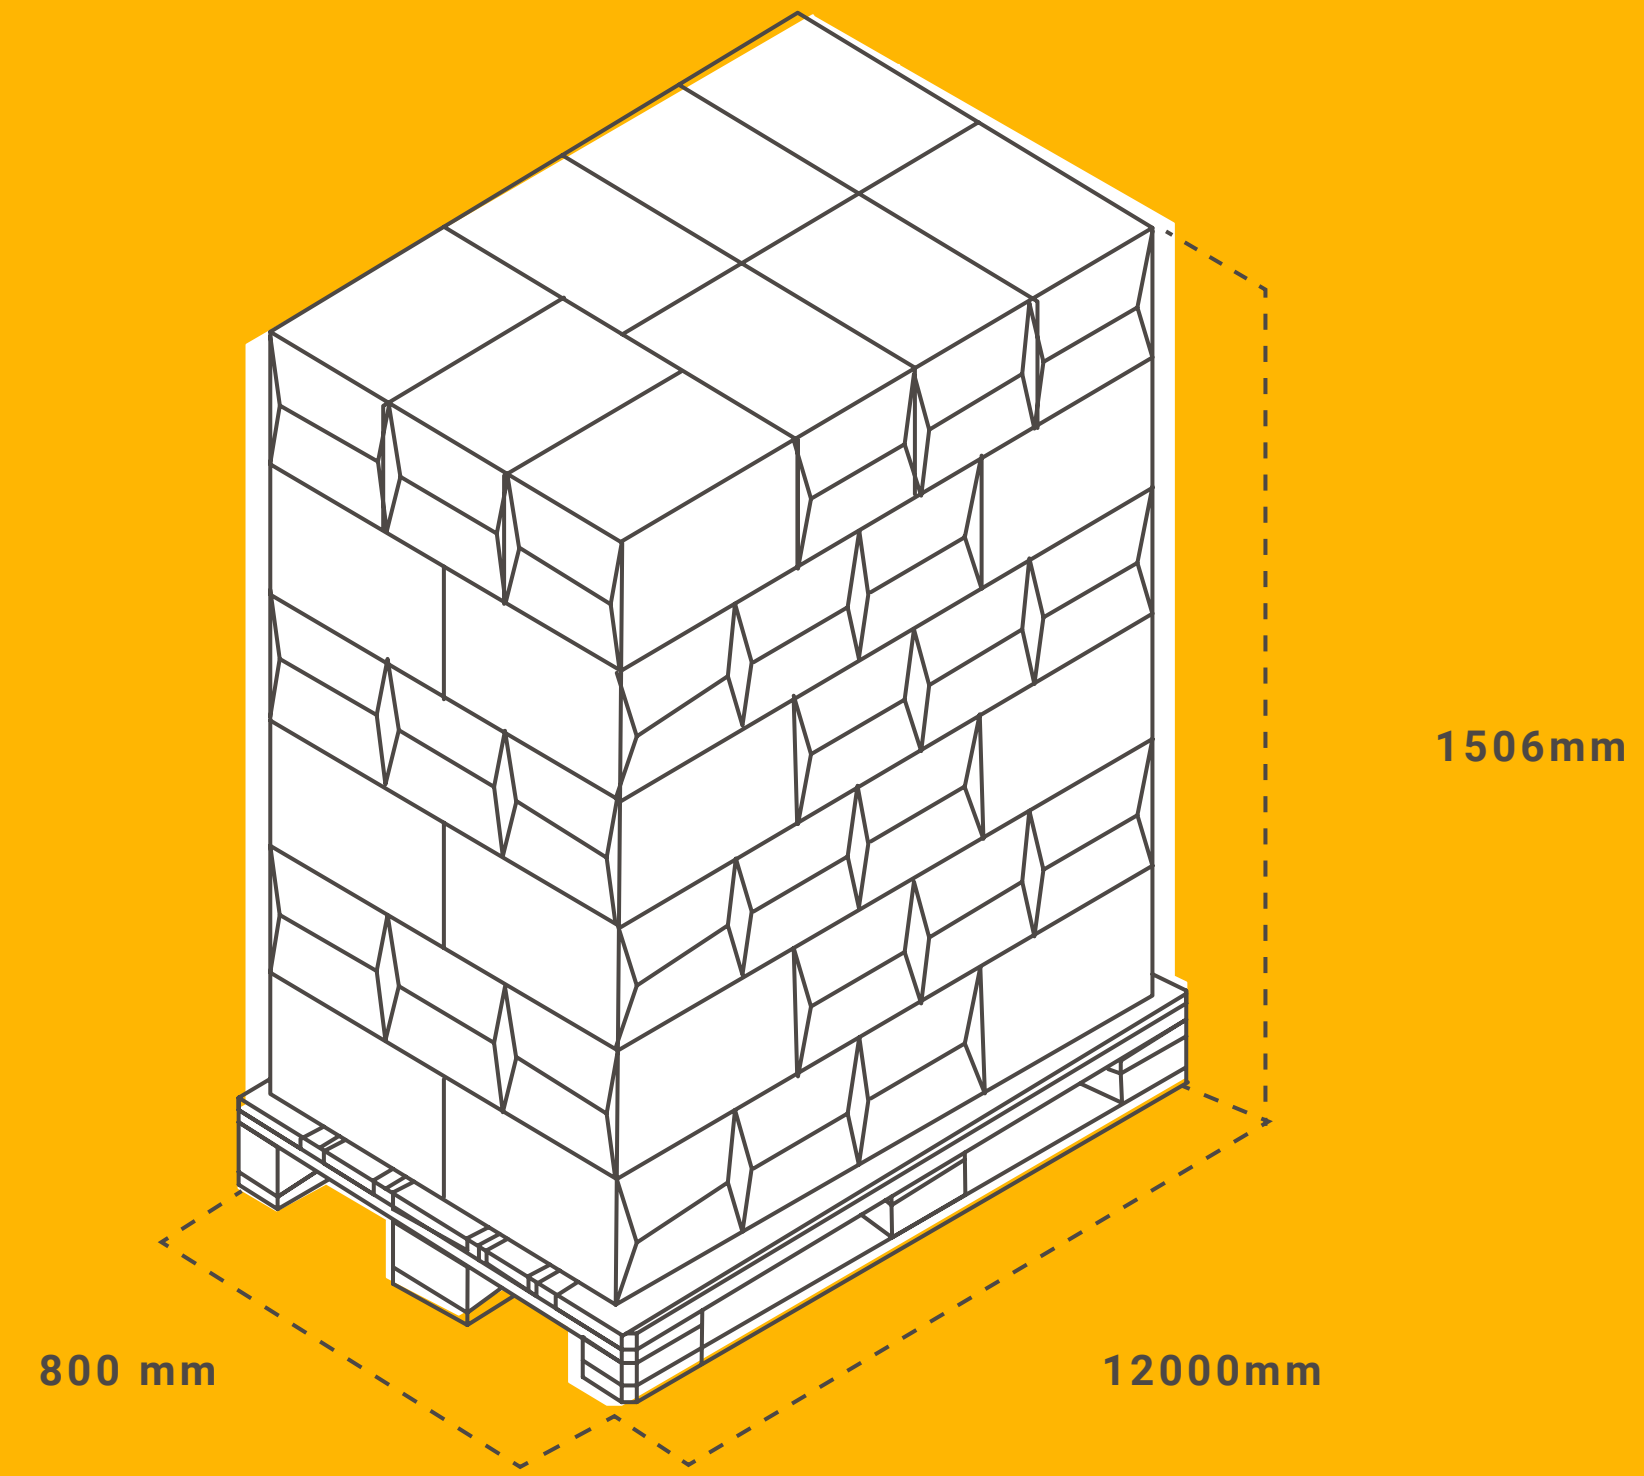

Bottle 33cl. X 12 TR - 6 levels

CONTAINER			BOX				PALET				
SIZES mm	WEIGHT KG	UD	SIZES Lenght X Width X High (mm)	WEIGHT KG	VOLUME hls	UD	LEVELS	SIZES Lenght X Width X High (mm)	WEIGHT KG	VOLUME hls	
61X220	0,548	12	186X253X226	6,832	0,0396	114	6	800X1200X1500	803,921	4,5144	

Bottle 33cl. X 12 LN - 6 levels

Bottle 33cl. X 24 LN - 6 levels

Bottle 33cl. X 12 TR - 6 levels

CONTAINER		BOX				PALET				
SIZES mm	WEIGHT KG	UD	SIZES Lenght X Width X High (mm)	WEIGHT KG	VOLUME hls	UD	LEVELS	SIZES Lenght X Width X High (mm)	WEIGHT KG	VOLUME hls
61X220	0,548	24	247X375X226	13,432	0,0792	54	6	800X1200X1506	750,521	4,2768

Bottle 33cl. X 12 LN - 6 levels

Bottle 33cl. X 24 LN - 6 levels

Bottle 33cl. X 12 TR - 6 levels

CONTAINER			BOX			PALET				
SIZES mm	WEIGHT KG	UD	SIZES Lenght X Width X High (mm)	WEIGHT KG	VOLUME hls	UD	LEVELS	SIZES Lenght X Width X High (mm)	WEIGHT KG	VOLUME hls
60X229	0,568	12	247X178X234	7,072	0,0792	114	6	800X1200X1554	831,281	4,5144

→ Bottle 73,5cl. X 6 - 4 levels

Bottle 73,5cl. X 6 - 4 levels

CONTAINER		BOX				PALET				
SIZES mm	WEIGHT KG	UD	SIZES Lenght X Width X High (mm)	WEIGHT KG	VOLUME hls	UD	LEVELS	SIZES Lenght X Width X High (mm)	WEIGHT KG	VOLUME hls
83,2X298	1,275	6	169X251X313	7,871	0,0441	76	4	800X1200X1424	623,421	3,3516