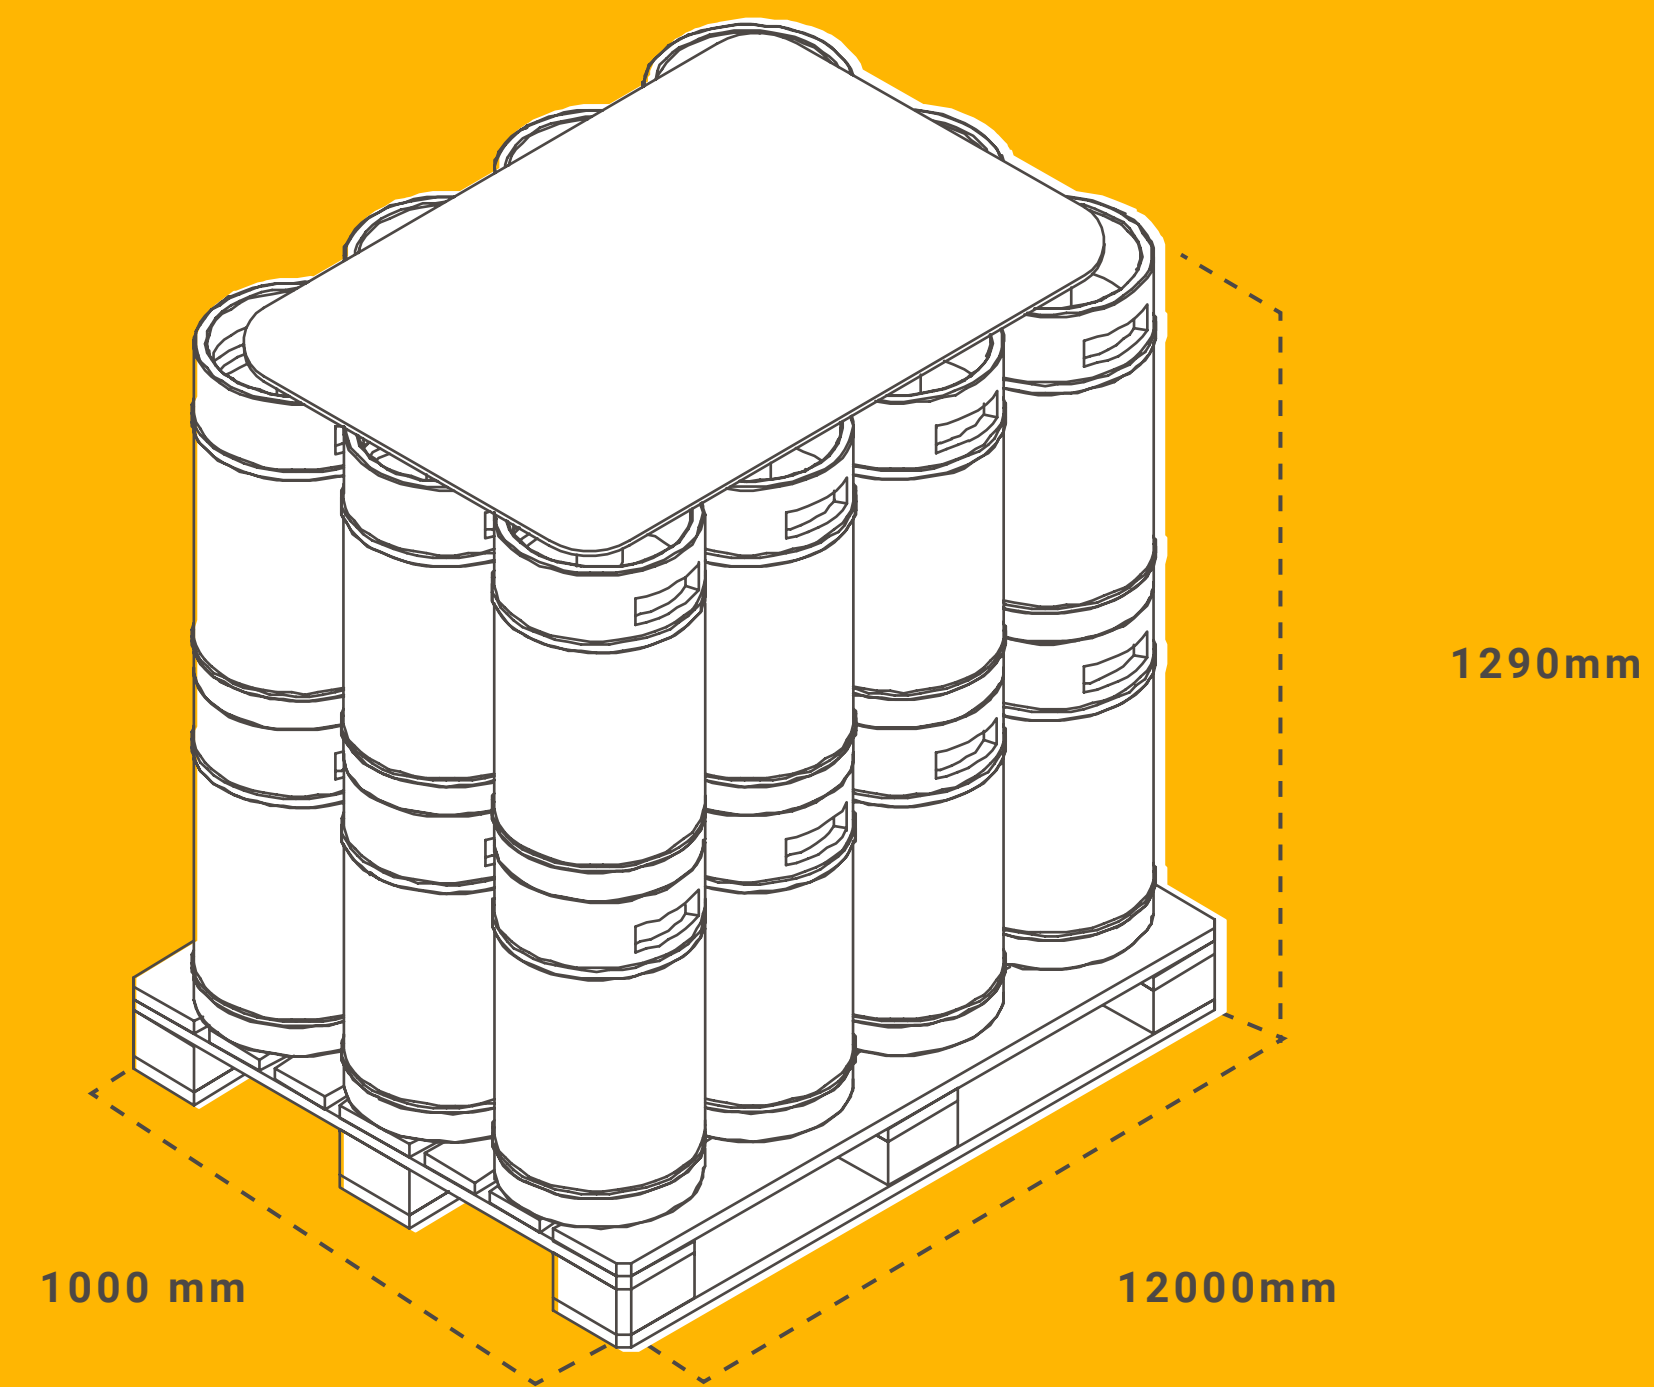

Bottle 33cl. X 12 LN - 6 levels

Bottle 33cl. X 24 LN - 6 levels

Bottle 33cl. X 12 TR - 6 levels

CONTAINER			BOX			PALET				
SIZES mm	WEIGHT KG	UD	SIZES Lenght X Width X High (mm)	WEIGHT KG	VOLUME hls	UD	LEVELS	SIZES Lenght X Width X High (mm)	WEIGHT KG	VOLUME hls
60X229	0,568	12	247X178X234	7,072	0,0792	114	6	800X1200X1554	831,281	4,5144

→ Bottle 73,5cl. X 6 - 4 levels

Bottle 73,5cl. X 6 - 4 levels

CONTAINER		BOX				PALET				
SIZES mm	WEIGHT KG	UD	SIZES Lenght X Width X High (mm)	WEIGHT KG	VOLUME hls	UD	LEVELS	SIZES Lenght X Width X High (mm)	WEIGHT KG	VOLUME hls
83,2X298	1,275	6	169X251X313	7,871	0,0441	76	4	800X1200X1424	623,421	3,3516

→ Keykeg 20L - 2 levels

→ Keykeg 30L - 2 levels

Keykeg 20L - 2 levels

Keykeg 30L - 2 levels

CONTAINER			BOX			PALET				
SIZES mm	WEIGHT KG	UD	SIZES Lenght X Width X High (mm)	WEIGHT KG	VOLUME hls	UD	LEVELS	SIZES Lenght X Width X High (mm)	WEIGHT KG	VOLUME hls
240X572	21,487					40	2	1000X1200X1293	887,901	8

Keykeg 20L - 2 levels

Keykeg 30L - 2 levels

CONTAINER			BOX			PALET				
SIZES mm	WEIGHT KG	UD	SIZES Lenght X Width X High (mm)	WEIGHT KG	VOLUME hls	UD	LEVELS	SIZES Lenght X Width X High (mm)	WEIGHT KG	VOLUME hls
300X572	31,887					24	2	1000X1200X1290	793,661	7,2