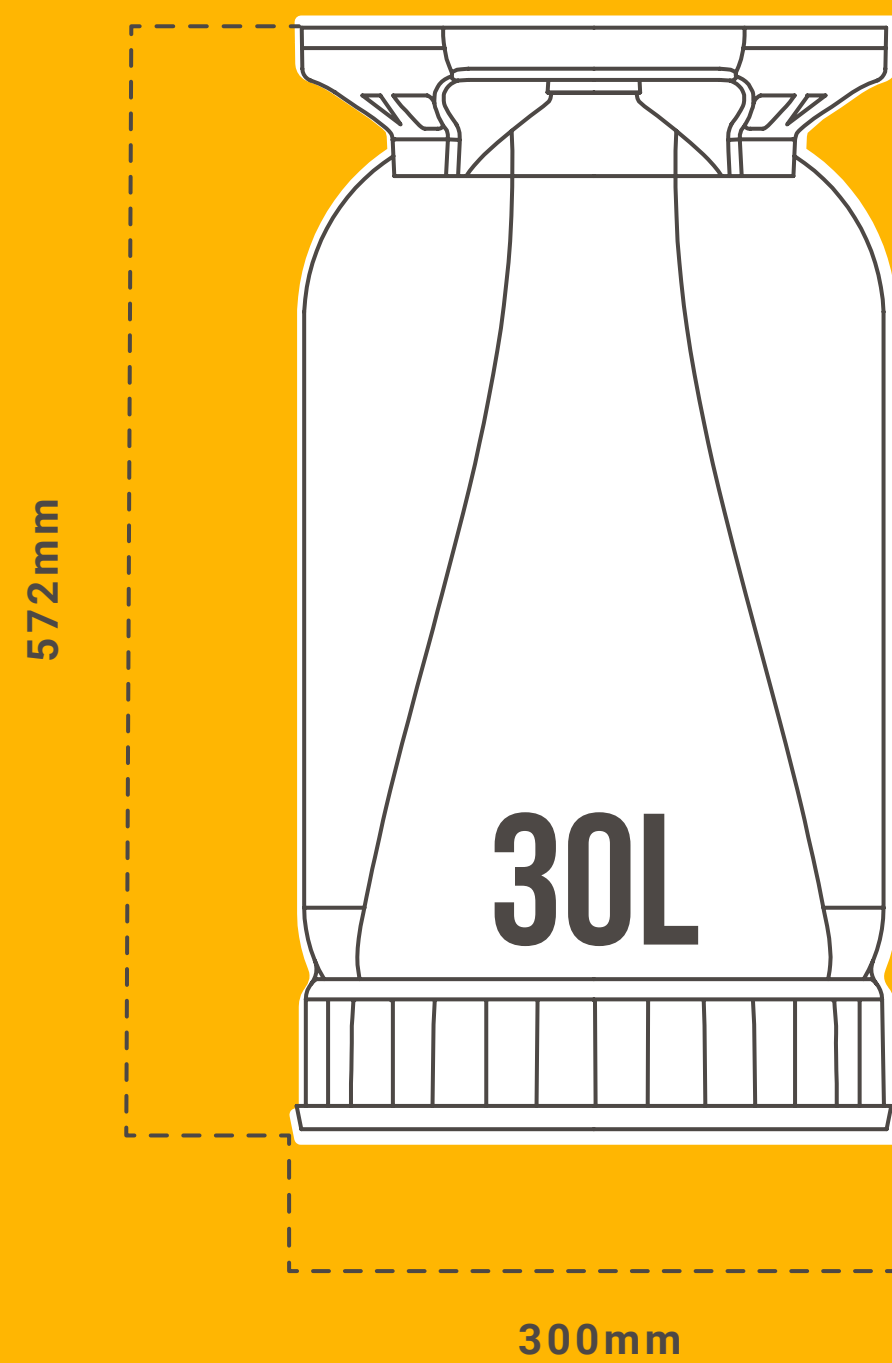

→ Can 40cl. - 8 levels

Can 40cl. - 8 levels

CONTAINER			BOX			PALET				
SIZES mm	WEIGHT KG	UD	SIZES Lenght X Width X High (mm)	WEIGHT KG	VOLUME hls	UD	LEVELS	SIZES Lenght X Width X High (mm)	WEIGHT KG	VOLUME hls
63,8X152	0,420	12	196XX259X160	5,163	0,048	144	8	800X1200X1456	768,341	6,912

→ Bottle 73,5cl. X 6 - 4 levels

Bottle 73,5cl. X 6 - 4 levels

CONTAINER		BOX				PALET				
SIZES mm	WEIGHT KG	UD	SIZES Lenght X Width X High (mm)	WEIGHT KG	VOLUME hls	UD	LEVELS	SIZES Lenght X Width X High (mm)	WEIGHT KG	VOLUME hls
83,2X298	1,275	6	169X251X313	7,871	0,0441	76	4	800X1200X1424	623,421	3,3516

→ Keykeg 20L - 2 levels

→ Keykeg 30L - 2 levels

Keykeg 20L - 2 levels

Keykeg 30L - 2 levels

CONTAINER			BOX			PALET				
SIZES mm	WEIGHT KG	UD	SIZES Lenght X Width X High (mm)	WEIGHT KG	VOLUME hls	UD	LEVELS	SIZES Lenght X Width X High (mm)	WEIGHT KG	VOLUME hls
240X572	21,487					40	2	1000X1200X1293	887,901	8

Keykeg 20L - 2 levels

Keykeg 30L - 2 levels

CONTAINER			BOX			PALET				
SIZES mm	WEIGHT KG	UD	SIZES Lenght X Width X High (mm)	WEIGHT KG	VOLUME hls	UD	LEVELS	SIZES Lenght X Width X High (mm)	WEIGHT KG	VOLUME hls
300X572	31,887					24	2	1000X1200X1290	793,661	7,2