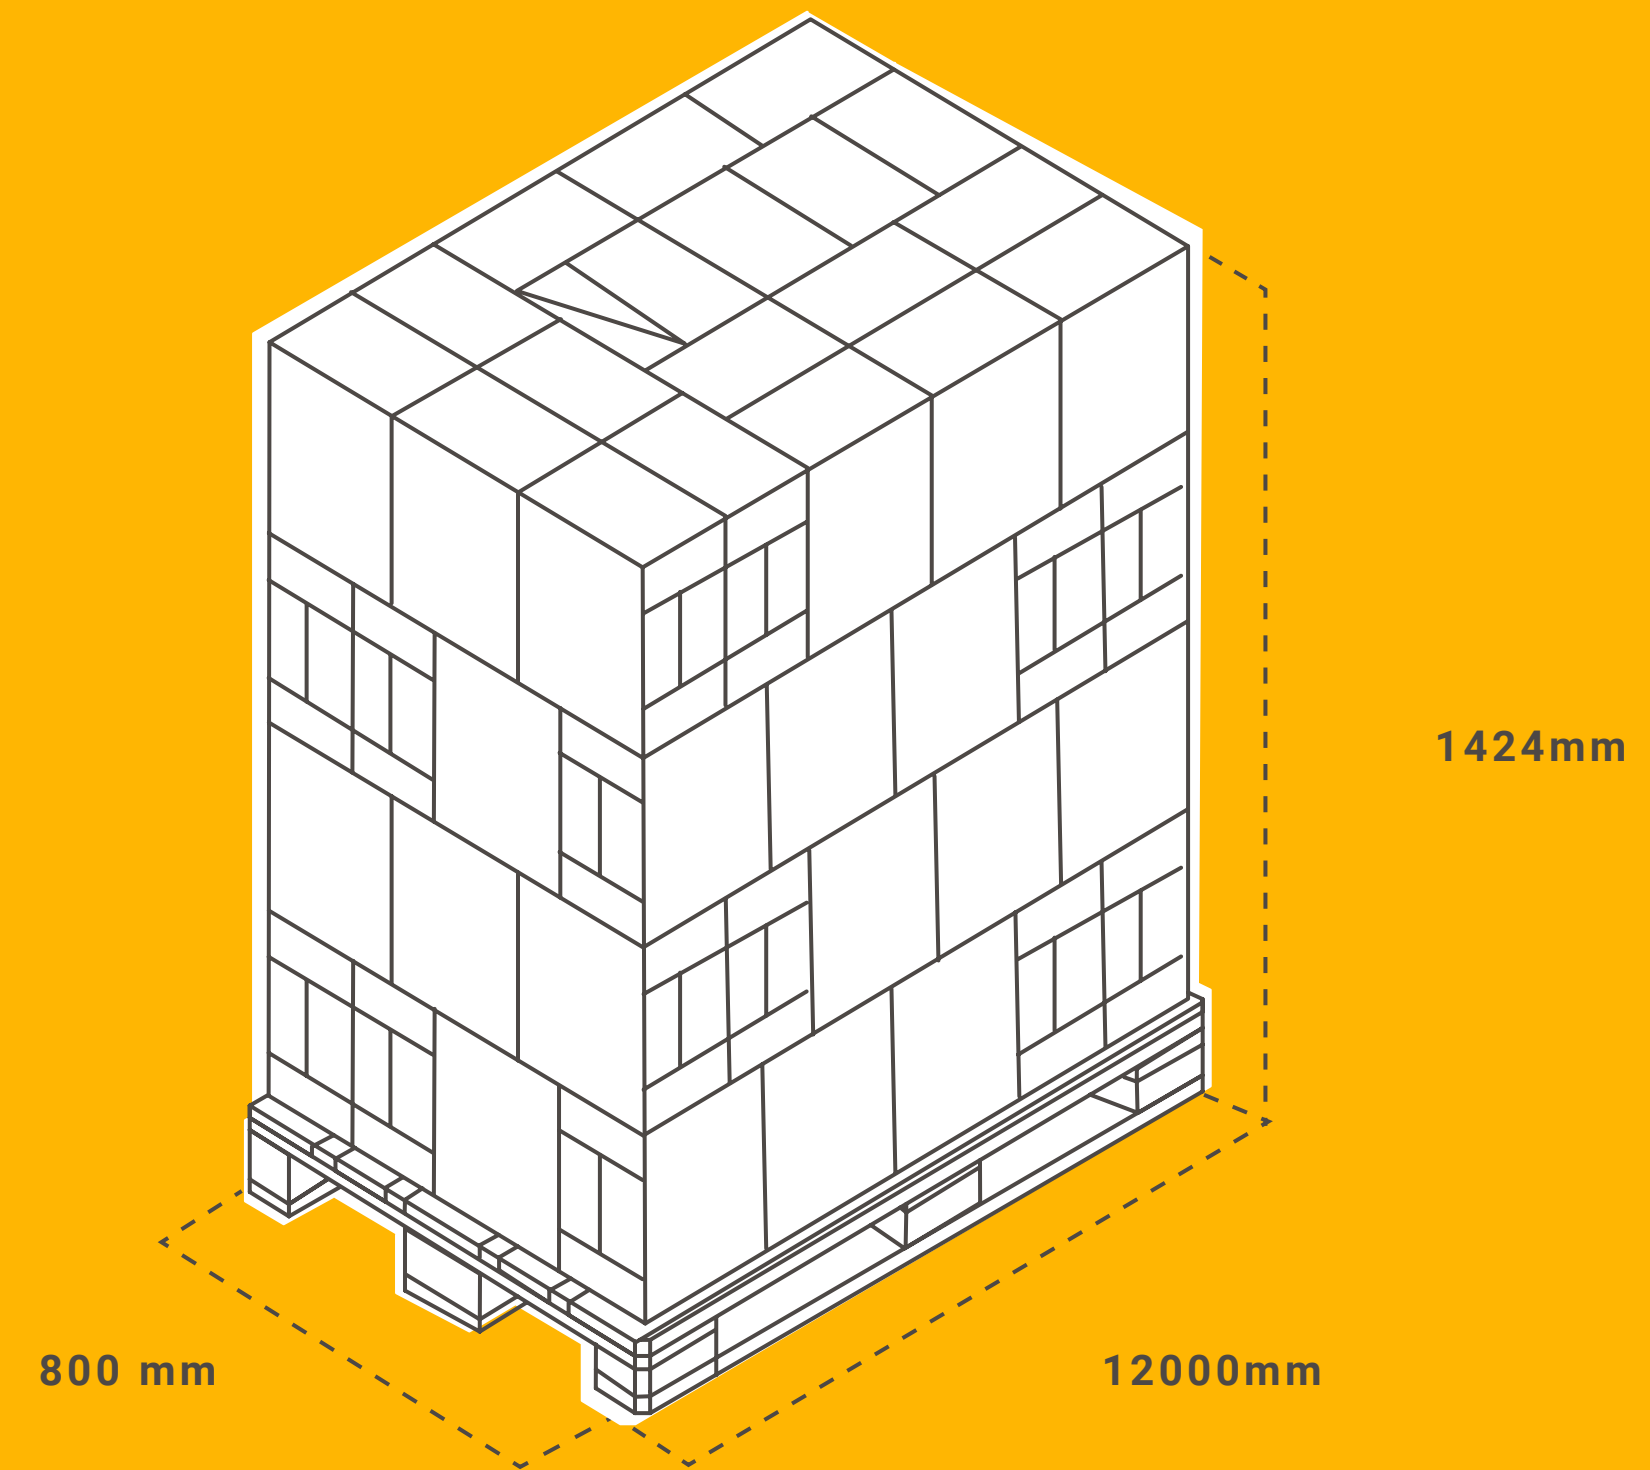

Bottle 33cl. X 12 LN - 6 levels

Bottle 33cl. X 24 LN - 6 levels

Bottle 33cl. X 12 TR - 6 levels

CONTAINER			BOX			PALET				
SIZES mm	WEIGHT KG	UD	SIZES Lenght X Width X High (mm)	WEIGHT KG	VOLUME hls	UD	LEVELS	SIZES Lenght X Width X High (mm)	WEIGHT KG	VOLUME hls
60X229	0,568	12	247X178X234	7,072	0,0792	114	6	800X1200X1554	831,281	4,5144

→ Can 40cl. - 8 levels

Can 40cl. - 8 levels

CONTAINER			BOX			PALET				
SIZES mm	WEIGHT KG	UD	SIZES Lenght X Width X High (mm)	WEIGHT KG	VOLUME hls	UD	LEVELS	SIZES Lenght X Width X High (mm)	WEIGHT KG	VOLUME hls
63,8X152	0,420	12	196XX259X160	5,163	0,048	144	8	800X1200X1456	768,341	6,912

→ Bottle 73,5cl. X 6 - 4 levels

Bottle 73,5cl. X 6 - 4 levels

CONTAINER		BOX				PALET				
SIZES mm	WEIGHT KG	UD	SIZES Lenght X Width X High (mm)	WEIGHT KG	VOLUME hls	UD	LEVELS	SIZES Lenght X Width X High (mm)	WEIGHT KG	VOLUME hls
83,2X298	1,275	6	169X251X313	7,871	0,0441	76	4	800X1200X1424	623,421	3,3516

→ Keykeg 20L - 2 levels

→ Keykeg 30L - 2 levels

Keykeg 20L - 2 levels

Keykeg 30L - 2 levels

CONTAINER			BOX			PALET				
SIZES mm	WEIGHT KG	UD	SIZES Lenght X Width X High (mm)	WEIGHT KG	VOLUME hls	UD	LEVELS	SIZES Lenght X Width X High (mm)	WEIGHT KG	VOLUME hls
240X572	21,487					40	2	1000X1200X1293	887,901	8